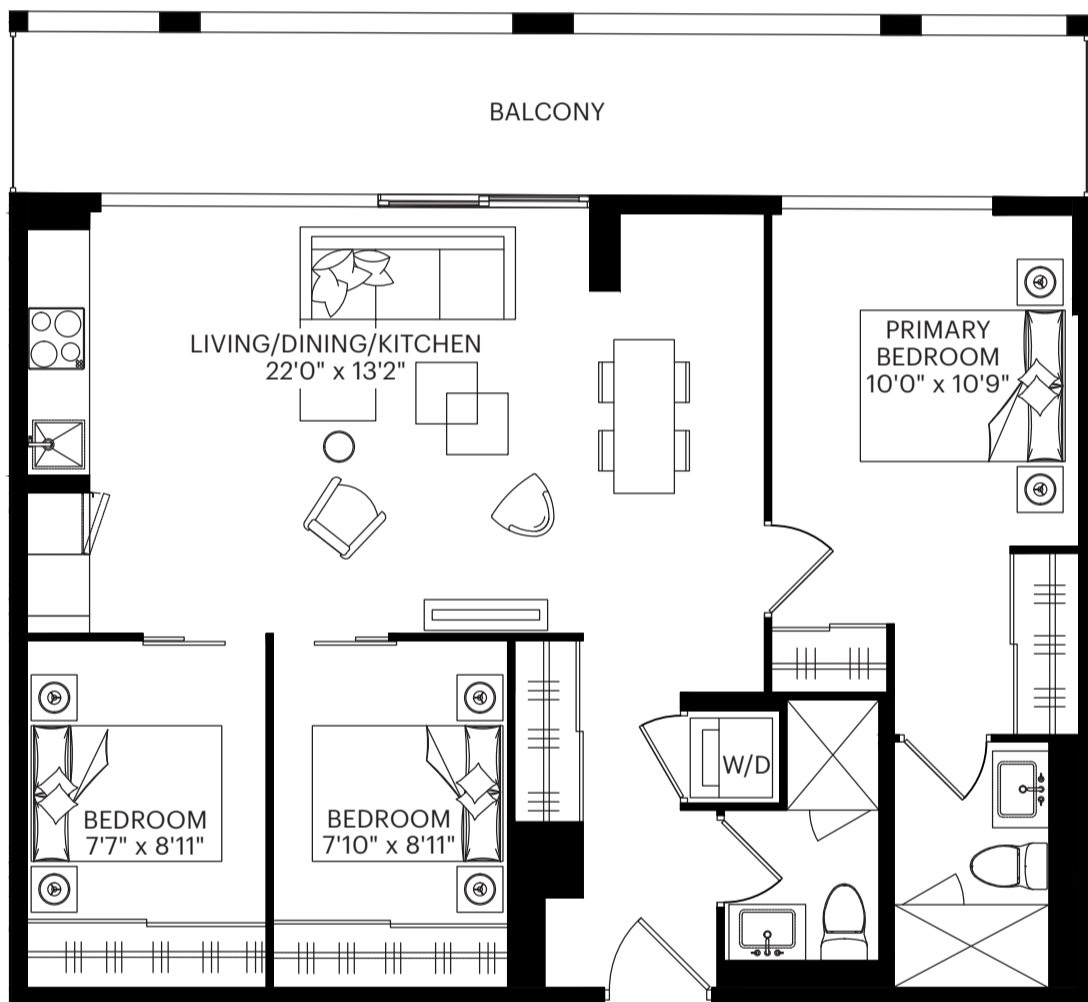

**3H** 917 SQ.FT. SUITE  
UP TO: 183 SQ.FT. BALCONY

UNIT REPEATS ON FLOORS:  
2

SUITE NO.  
218